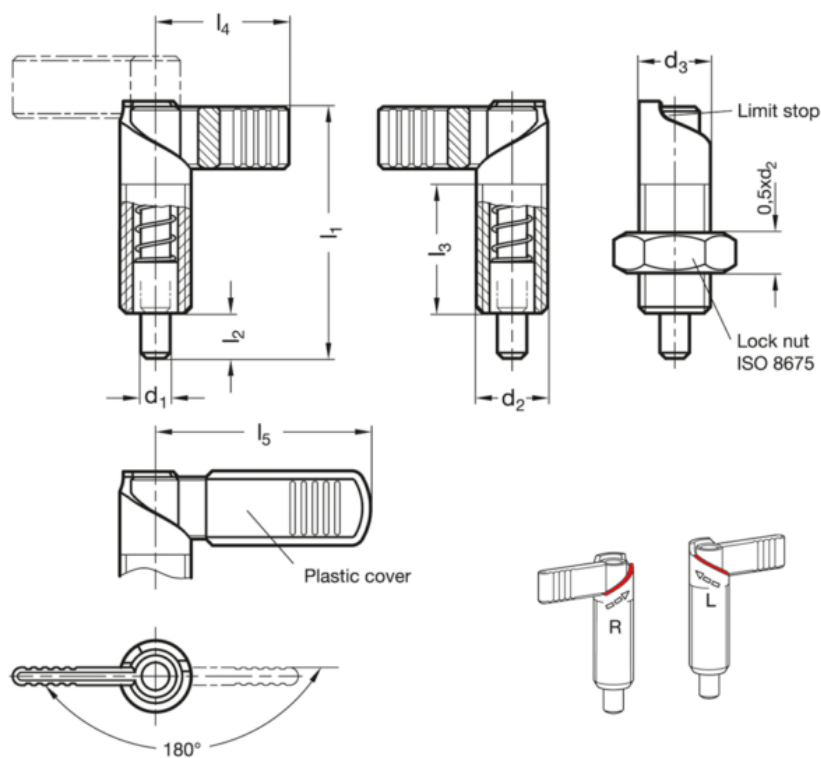

Article number: 2072156M1215RBK
 Description: E+G indexing plunger
 GN 721.5-6-M12x1,5-RBK

Measures

d1	= 6	l4	= 26
d2	= M12x1.5	l5	= 32
d3	= 12	Weight in (g) = 195	
fjedbund	= 8		
fjedtop	= 18		
l1	= 47		
l2	= 8		
l3	= 26		